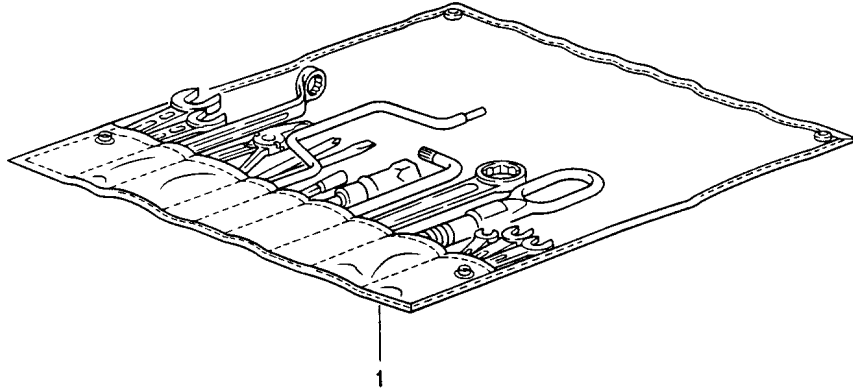

Model: 911 94

Model life 1994>>1998

Model: 911 94 Model life 1994>>1998

Pos	Part Number	Description	Remark	Qty	Model
1	993 721 115 01	Tool Jack Tool bag with contents Comprising:		1	
-		Angular screw driver		1	
-		Spark plug wrench		1	
-		Angular screw driver		1	
-		Double-end spanner 8 X 10		1	
-		Double-end spanner 13 X 17		1	
-	911 721 107 02	Screwdriver Set		1	
-		Universal pliers		1	
-		Socket wrench		1	
-	999 571 066 02	Intermediate piece for emergency control Sunroof		1	
-	928 521 907 02	Crank for emergency control		1	
-	996 721 151 00	Towing lug		1	
-		Rim wrench		1	
-		Operating rod for Rim wrench		1	
-		Screwdriver		1	
2	000 721 710 01	Jack		1	
2	000 721 710 03	Jack		1	
2	000 721 711 01	Jack	(AUS)	1	
(2)	996 721 211 00	Scissors type jack	(AUS)	1	
(2)		Scissors type jack		1	TURBO CARRERA RS
-	000 722 722 02	Warning triangle		1	
-	PCG 800 702 00	First-aid kit Classic		1	