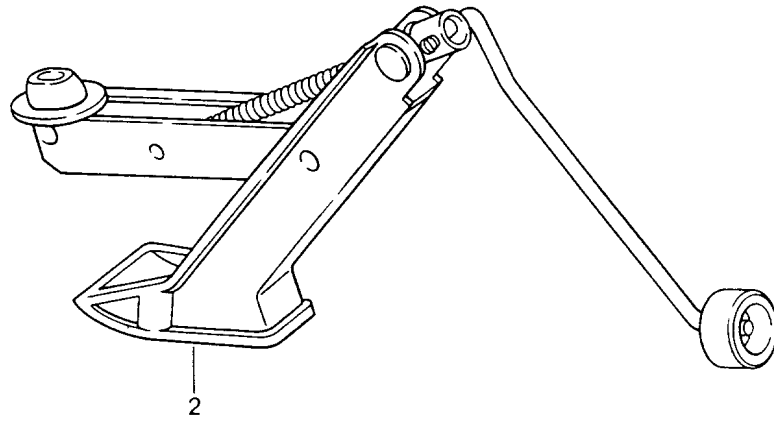

Model: 911 94

Model life 1994>>1998

Model: 911 94 Model life 1994>>1998

Pos	Part Number	Description	Remark	Qty	Model
1	993 721 115 01	Tool Jack Tool bag with contents Comprising:		1	
-		Angular screw driver		1	
-		Spark plug wrench		1	
-		Angular screw driver		1	
-		Double-end spanner 8 X 10		1	
-		Double-end spanner 13 X 17		1	
-	911 721 107 02	Screwdriver Set		1	
-		Universal pliers		1	
-		Socket wrench		1	
-	999 571 066 02	Intermediate piece for emergency control Sunroof		1	
-	928 521 907 02	Crank for emergency control		1	
-	996 721 151 00	Towing lug		1	
-		Rim wrench		1	
-		Operating rod for Rim wrench		1	
-		Screwdriver		1	
2	000 721 710 01	Jack		1	
2	000 721 710 03	Jack		1	
2	000 721 711 01	Jack	(AUS)	1	
(2)	996 721 211 00	Scissors type jack	(AUS)	1	
(2)		Scissors type jack		1	TURBO CARRERA RS
-	000 722 722 02	Warning triangle		1	
-	PCG 800 702 00	First-aid kit Classic		1	