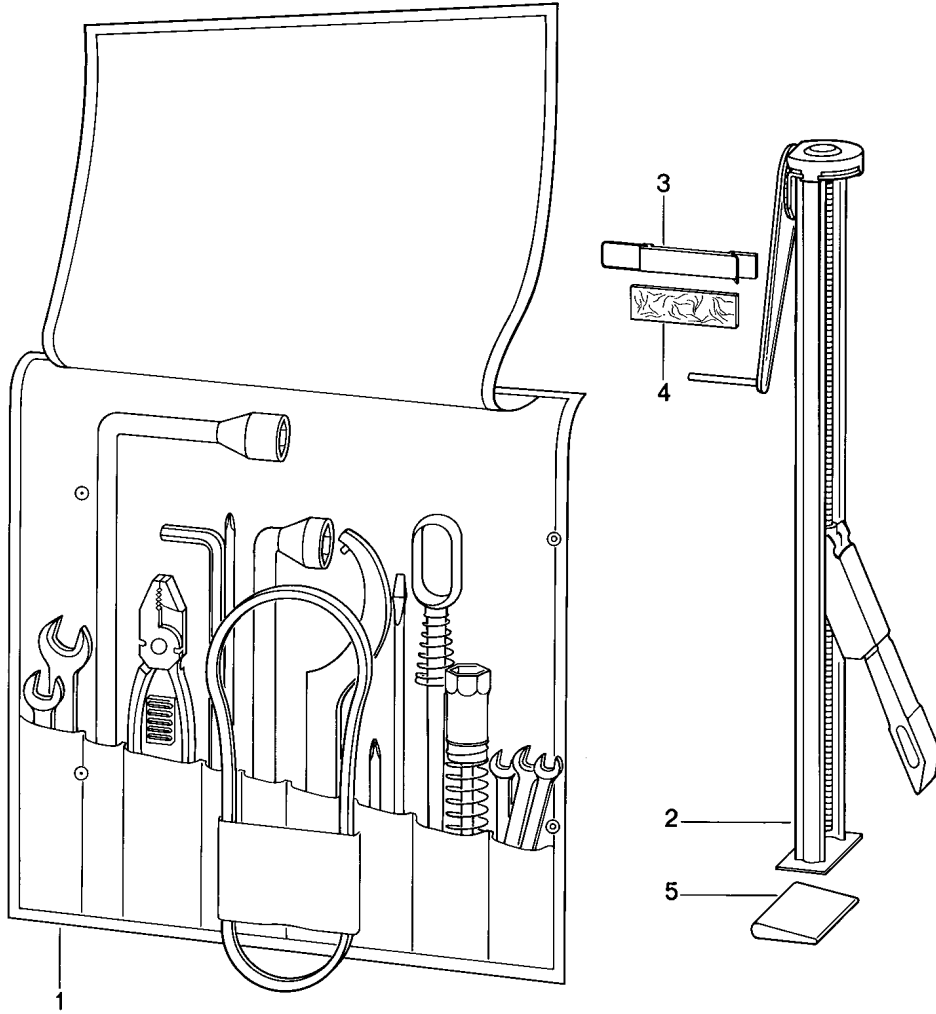

Model: 911 84

Model life 1984>>1986

Model: 911 84

Model life 1984>>1986

Pos	Part Number	Description	Remark	Qty	Model
1	911 721 002 12	Tool Jack Stickers Tool bag with contents Comprising:		1	
1	911 721 002 14	Tool bag Tool with contents Comprising: Tool bag without Towing lug 99672115100		1 1 1	
-	477 012 203 A	Spark plug wrench		1	
-	477 012 227	Angular screw driver		1	
-	999 571 045 02	Rim wrench SW 19		1	
-	999 195 011 02	Double-end spanner 8 X 9		1	
-	999 195 012 02	Double-end spanner 10 X 11		1	
-	999 195 013 02	Double-end spanner 12 X 13		1	
-	999 195 015 02	Double-end spanner 17 X 19		1	
-	999 195 014 02	Double-end spanner 14 X 15		1	
-	999 571 046 02	Tool SW 24		1	
-	911 721 107 02	Screwdriver Set		1	
-	999 107 005 02	Tool		1	
-	999 192 176 50	Narrow v-belt 9,5 X 710		1	
-	999 192 176 5A	Narrow v-belt 9,5 X 710		1	
-	999 192 313 5A	Narrow v-belt 9,5 X 695		1	
-	911 721 013 00	Bag with Safety fuse		1 5	
-	911 721 231 00	Angular screw driver		1	
-	911 721 235 00	Extension rod		1	
-	999 571 047 02	Tool Pulley		1	
-	996 721 151 00	Towing lug		1	
-	999 571 043 02	Double socket wrench 10 X 13		1	
-	928 521 907 02	Crank for emergency control		1	
-	911 721 237 00	Front seat Intermediate piece for emergency control Power windows		1	
2	911 721 011 04	Jack		1	
3	911 722 021 01	Bracket for jack		1	
4	911 556 208 02	Felt strip 50 X 30 X 3		1	
5	911 721 131 00	Clamping piece		1	
5	911 721 131 01	Clamping piece without		1	